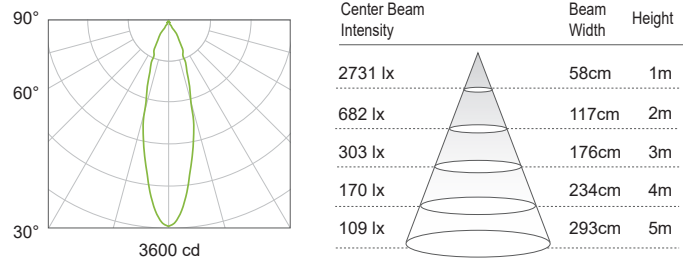

Rating/ Certification/ Warranty

- Dry and damp Locations
- RoHS compliant
- ETL listed (in process)
- 5 years/ 50,000 hrs warranty

Photometrics

16W | 90CRI | 3000K | White body with Black trim

Spot 17°

Delivered Ourput : 1089 lm | CBCP : 7625 cd | Beam Angle : 17°

Wide 31°

Delivered Ourput : 1043 lm | CBCP : 2735 cd | Beam Angle : 32°

Medium 21°

Delivered Ourput : 1079 lm | CBCP : 5059 cd | Beam Angle : 21°

Flood 50°

Delivered Ourput : 1087 lm | CBCP : 1845 cd | Beam Angle : 50°