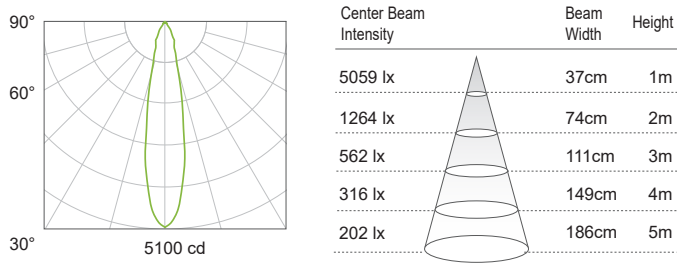

Rating/ Certification/ Warranty

- Dry and damp Locations
- RoHS compliant
- ETL listed (in process)
- 5 years/ 50,000 hrs warranty

Photometrics

16W | 90CRI | 3000K | White body with Black trim

Spot 17°

Delivered Ourput : 1089 lm | CBCP : 7625 cd | Beam Angle : 17°

Wide 31°

Delivered Ourput : 1043 lm | CBCP : 2735 cd | Beam Angle : 32°

Medium 21°

Delivered Ourput : 1079 lm | CBCP : 5059 cd | Beam Angle : 21°

Flood 50°

Delivered Ourput : 1087 lm | CBCP : 1845 cd | Beam Angle : 50°