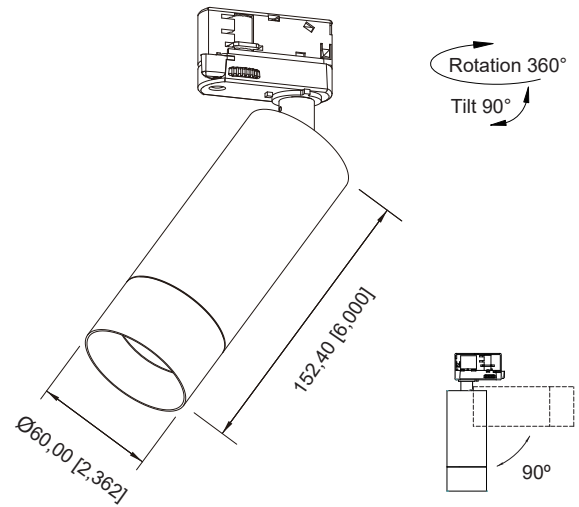

Specification sheet

REV.1

VAL 55 CT Track Cylinder

Description

VAL features built-in drivers with 3-in-1 dimming technology, twist-lock installation mechanism, best-in-class light quality, aesthetic proportions and many more. VAL is designed to integrate with architectural space with clean and distinct outline that complement architectural aspiration.

Ordering Code Information

PRODUCT	SHAPE	TRACK ADAPTER	COLOR TEMPERATURE	FINISH	BEAM ANGLE	COLOR RENDERING	INPUT / DIMMING
VAL 55 CT	R	J	27	WHBK	S	9	3AE
VAL 55 CY, Cylinder Surface Mount	R (Round)	J (Juno) H (Halo) L (Lightolier) G (Global 3 Phase) E (Eutac Data Bus/ 0-10V Dimming)	27 (2700K) 30 (3000K) 35 (3500K) 40 (4000K)	WHBK (White/Black) BKGD (Black/Gold)	S (Spot / 17 deg.) M (Medium / 21 deg.) W (Wide / 31 deg.) F (Flood / 50 deg.)	8 (80 CRI+) 9 (90 CRI+)	3AE (120-277V, TIAC/ELV/0-10V Dimming)

Rating/ Certification/ Warranty

- Dry and damp Locations
- RoHS compliant
- ETL listed (in process)
- 5 years/ 50,000 hrs warranty

Photometrics

16W | 90CRI | 3000K | White body with Black trim

Spot 17°

Delivered Ourput : 1089 lm | CBCP : 7625 cd | Beam Angle : 17°