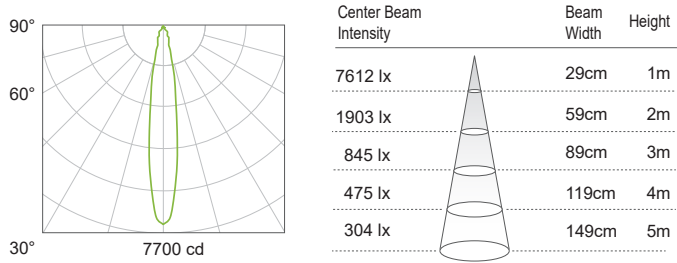

Rating/ Certification/ Warranty

- Dry and damp Locations
- RoHS compliant
- ETL listed (in process)
- 5 years/ 50,000 hrs warranty

Photometrics

16W | 90CRI | 3000K | White body with Black trim

Spot 17°

Delivered Ourput : 1089 lm | CBCP : 7625 cd | Beam Angle : 17°

Wide 31°

Delivered Ourput : 1043 lm | CBCP : 2735 cd | Beam Angle : 32°

Medium 21°

Delivered Ourput : 1079 lm | CBCP : 5059 cd | Beam Angle : 21°

Flood 50°

Delivered Ourput : 1087 lm | CBCP : 1845 cd | Beam Angle : 50°