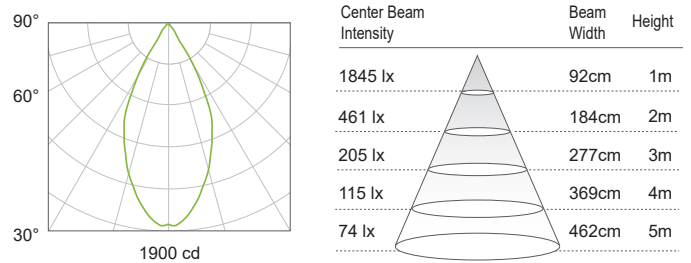

Rating/ Certification/ Warranty

- Dry and damp Locations
- RoHS compliant
- ETL listed (in process)
- 5 years/ 50,000 hrs warranty

Photometrics

16W | 90CRI | 3000K | White body with Black trim

Spot 17°

Delivered Ourput : 1089 lm | CBCP : 7625 cd | Beam Angle : 17°

Wide 31°

Delivered Ourput : 1043 lm | CBCP : 2735 cd | Beam Angle : 32°

Medium 21°

Delivered Ourput : 1079 lm | CBCP : 5059 cd | Beam Angle : 21°

Flood 50°

Delivered Ourput : 1087 lm | CBCP : 1845 cd | Beam Angle : 50°